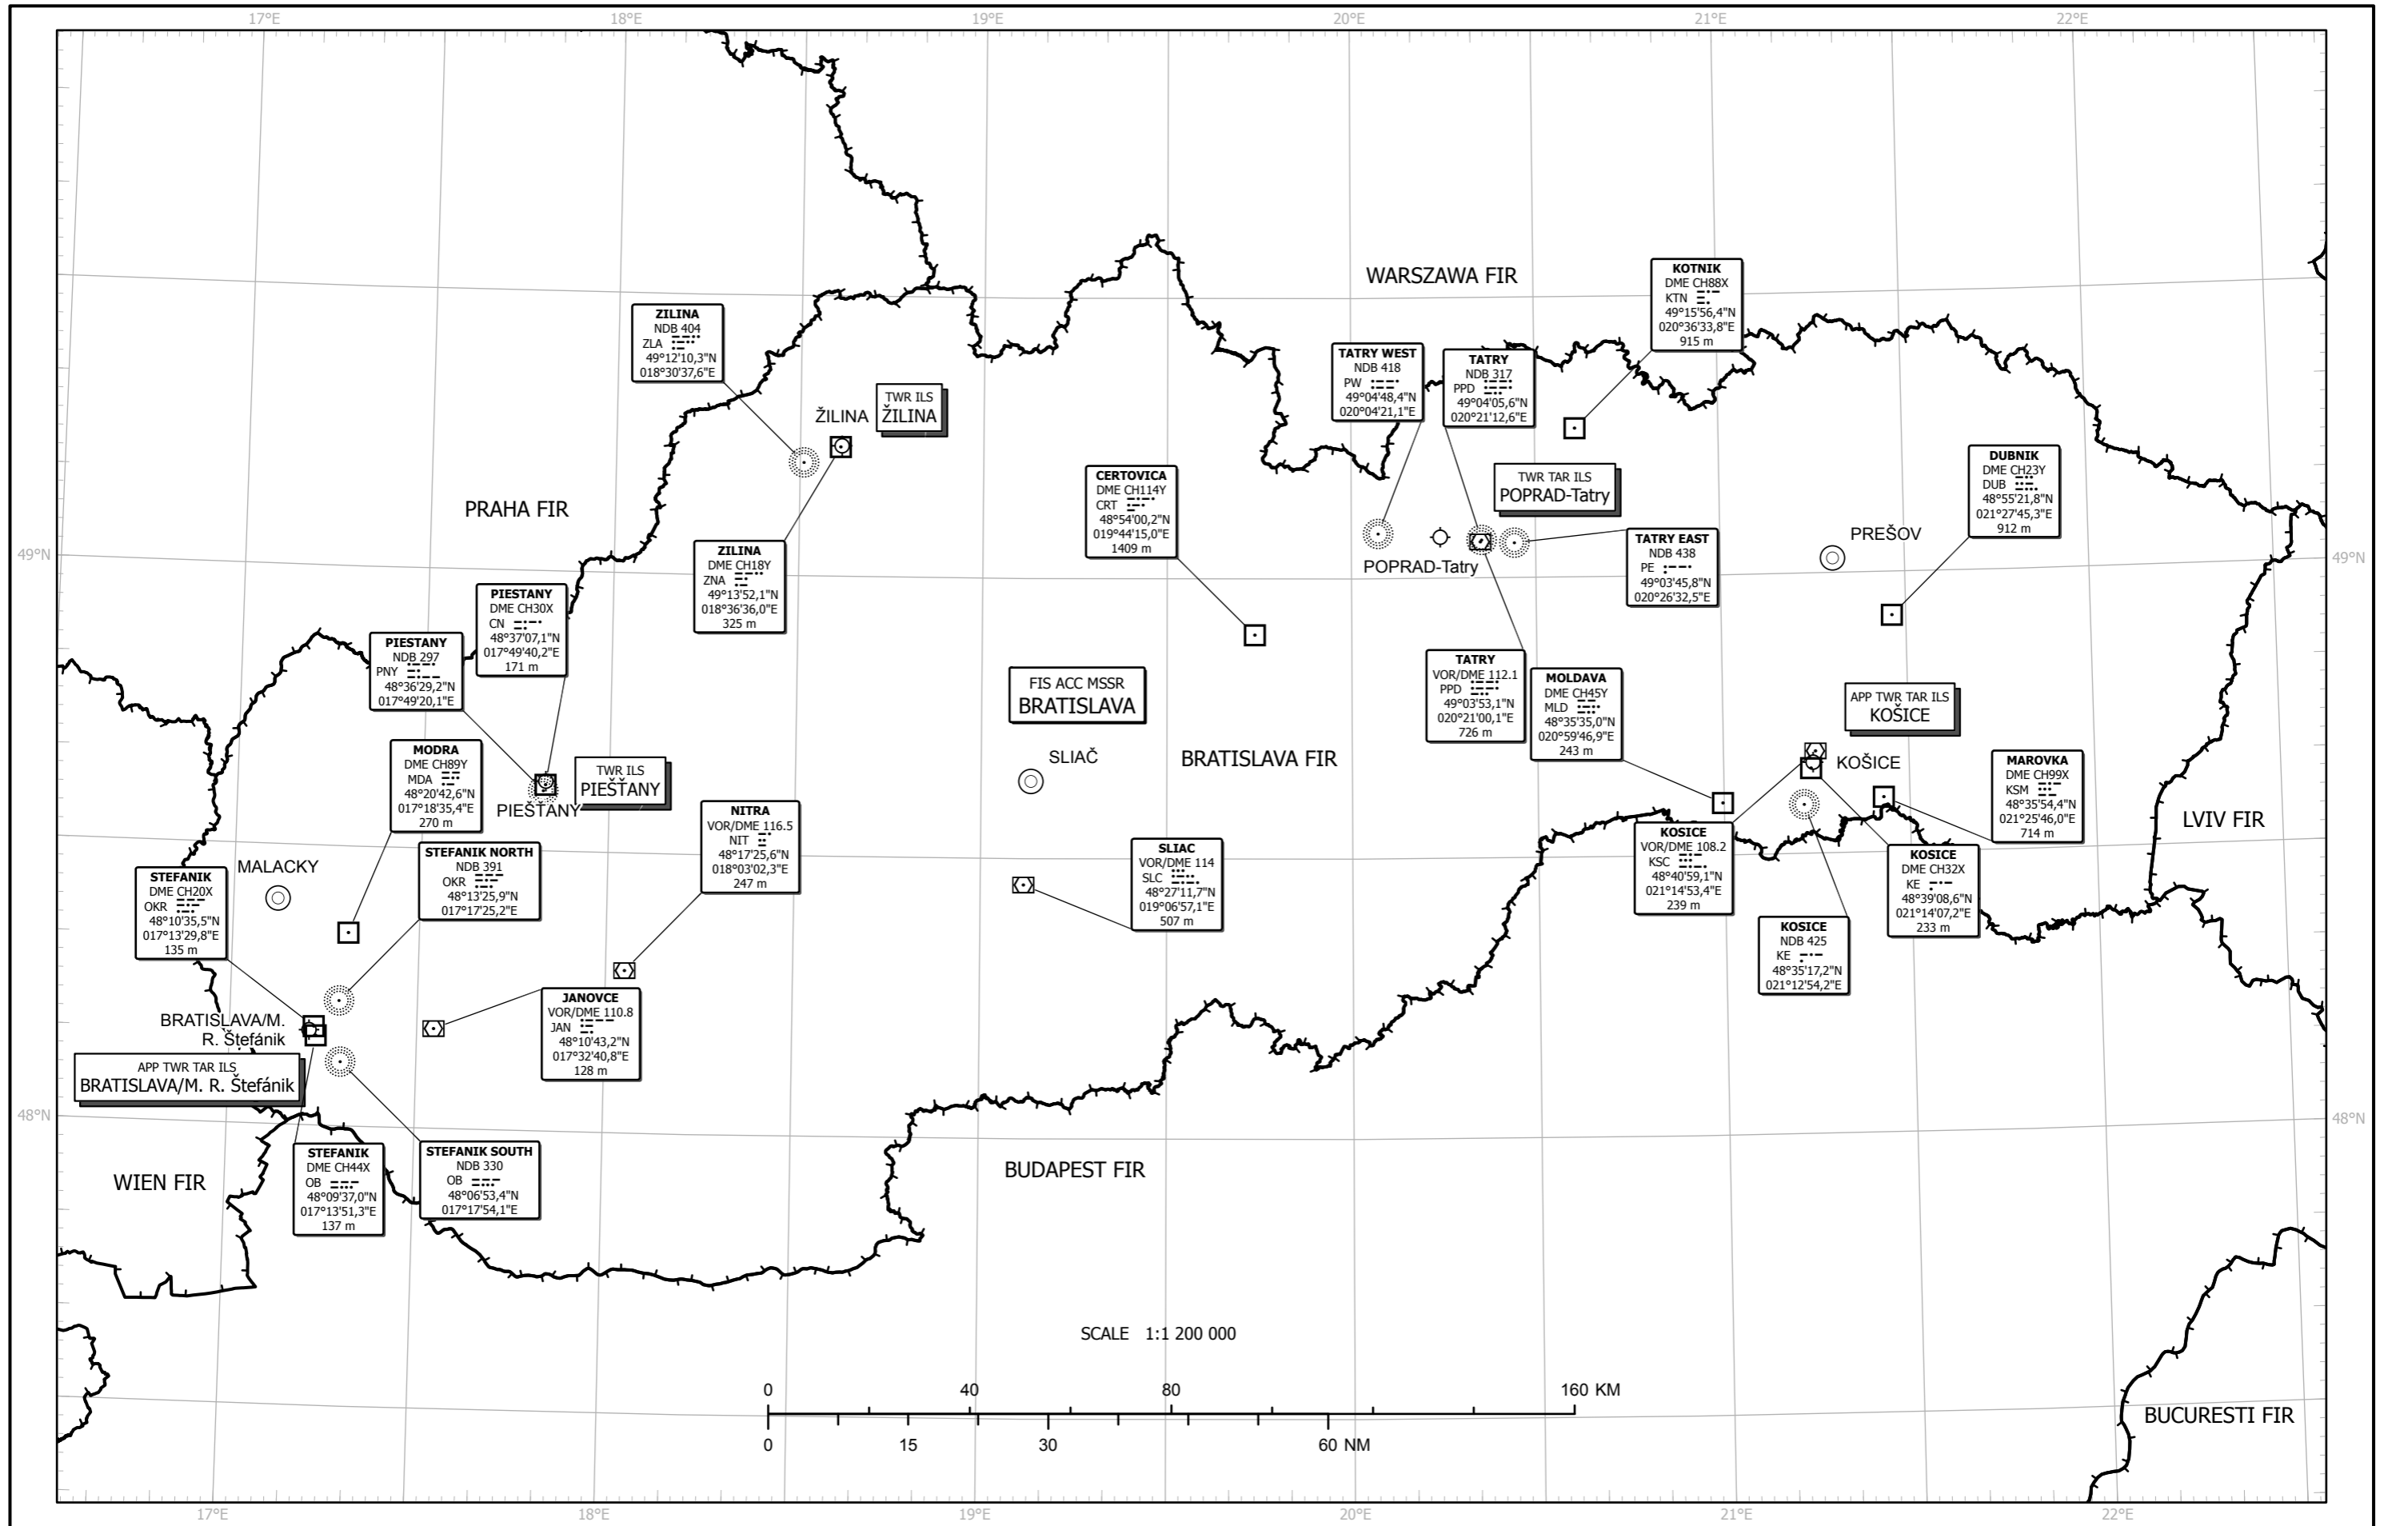

RADIO FACILITY- INDEX CHART

SLOVAK REPUBLIC

SCALE 1:1 200 000

Changes: chart revision