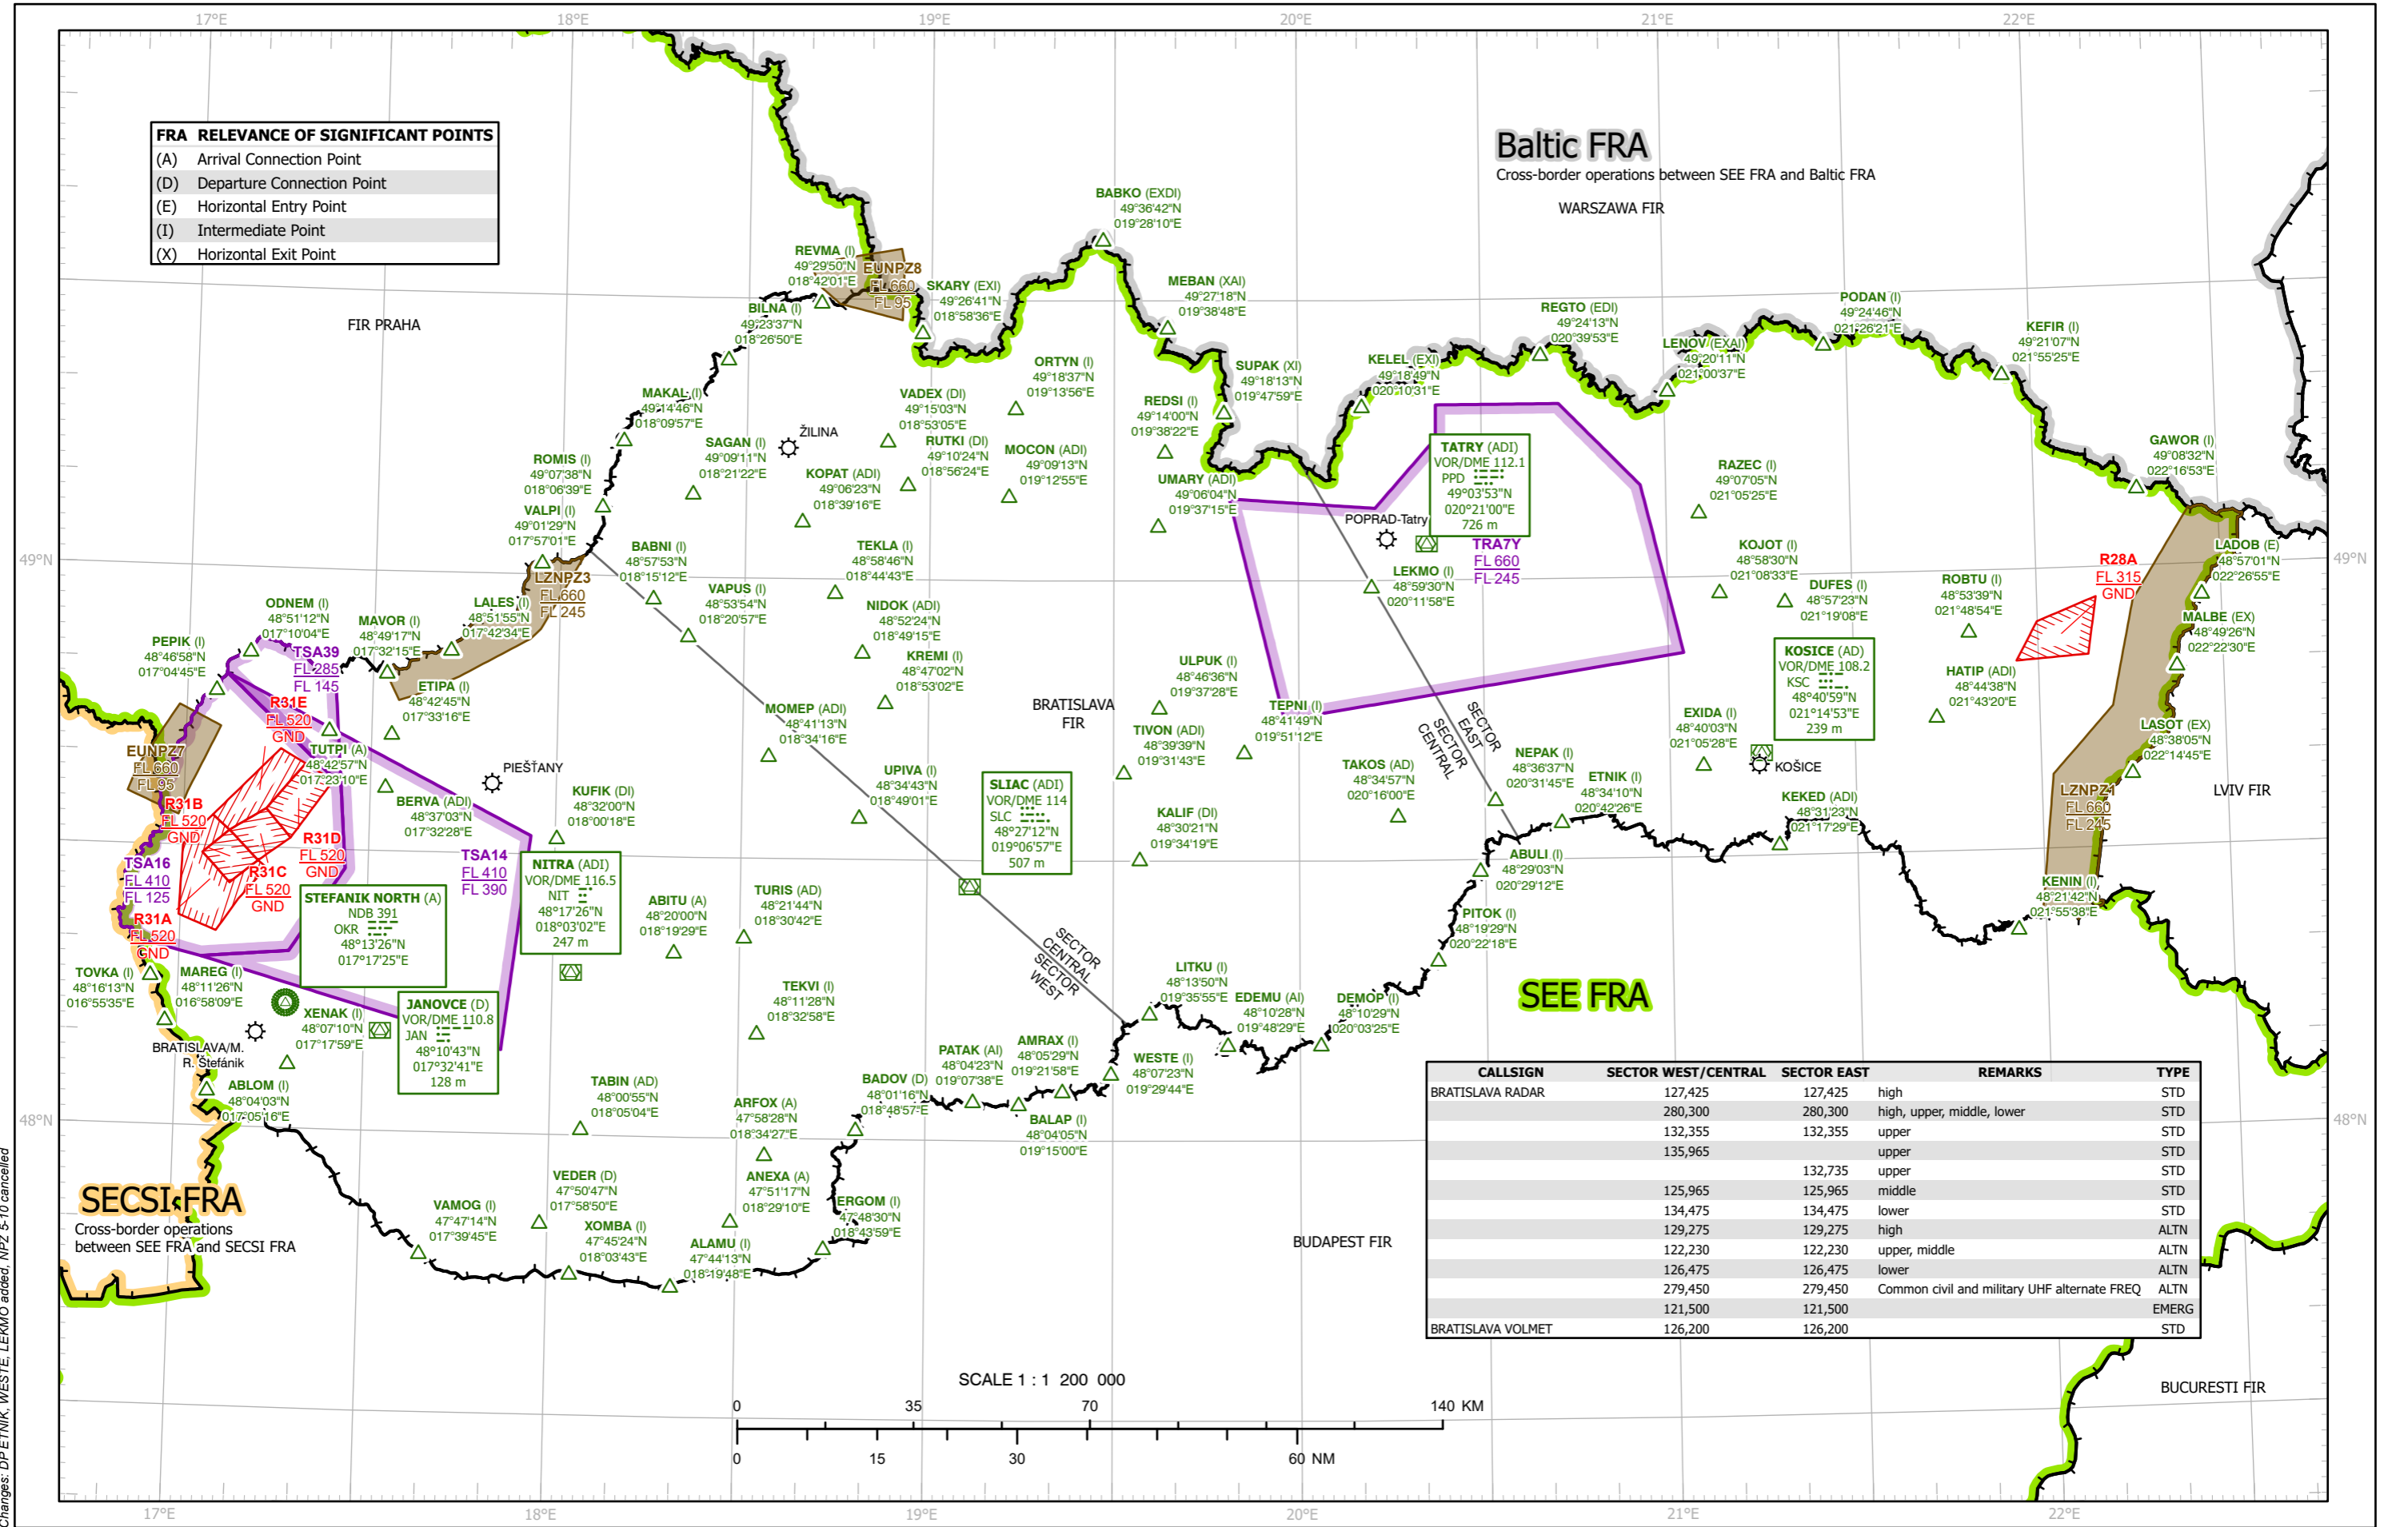

ENROUTE CHART - ICAO /UPPER AIRSPACE = FL 245 - FL 660/ - SEE FRA

SLOVAK REPUBLIC

Changes: DP,ETNIK, WESTE, LEKMO added, NPZ 5-10 cancelled