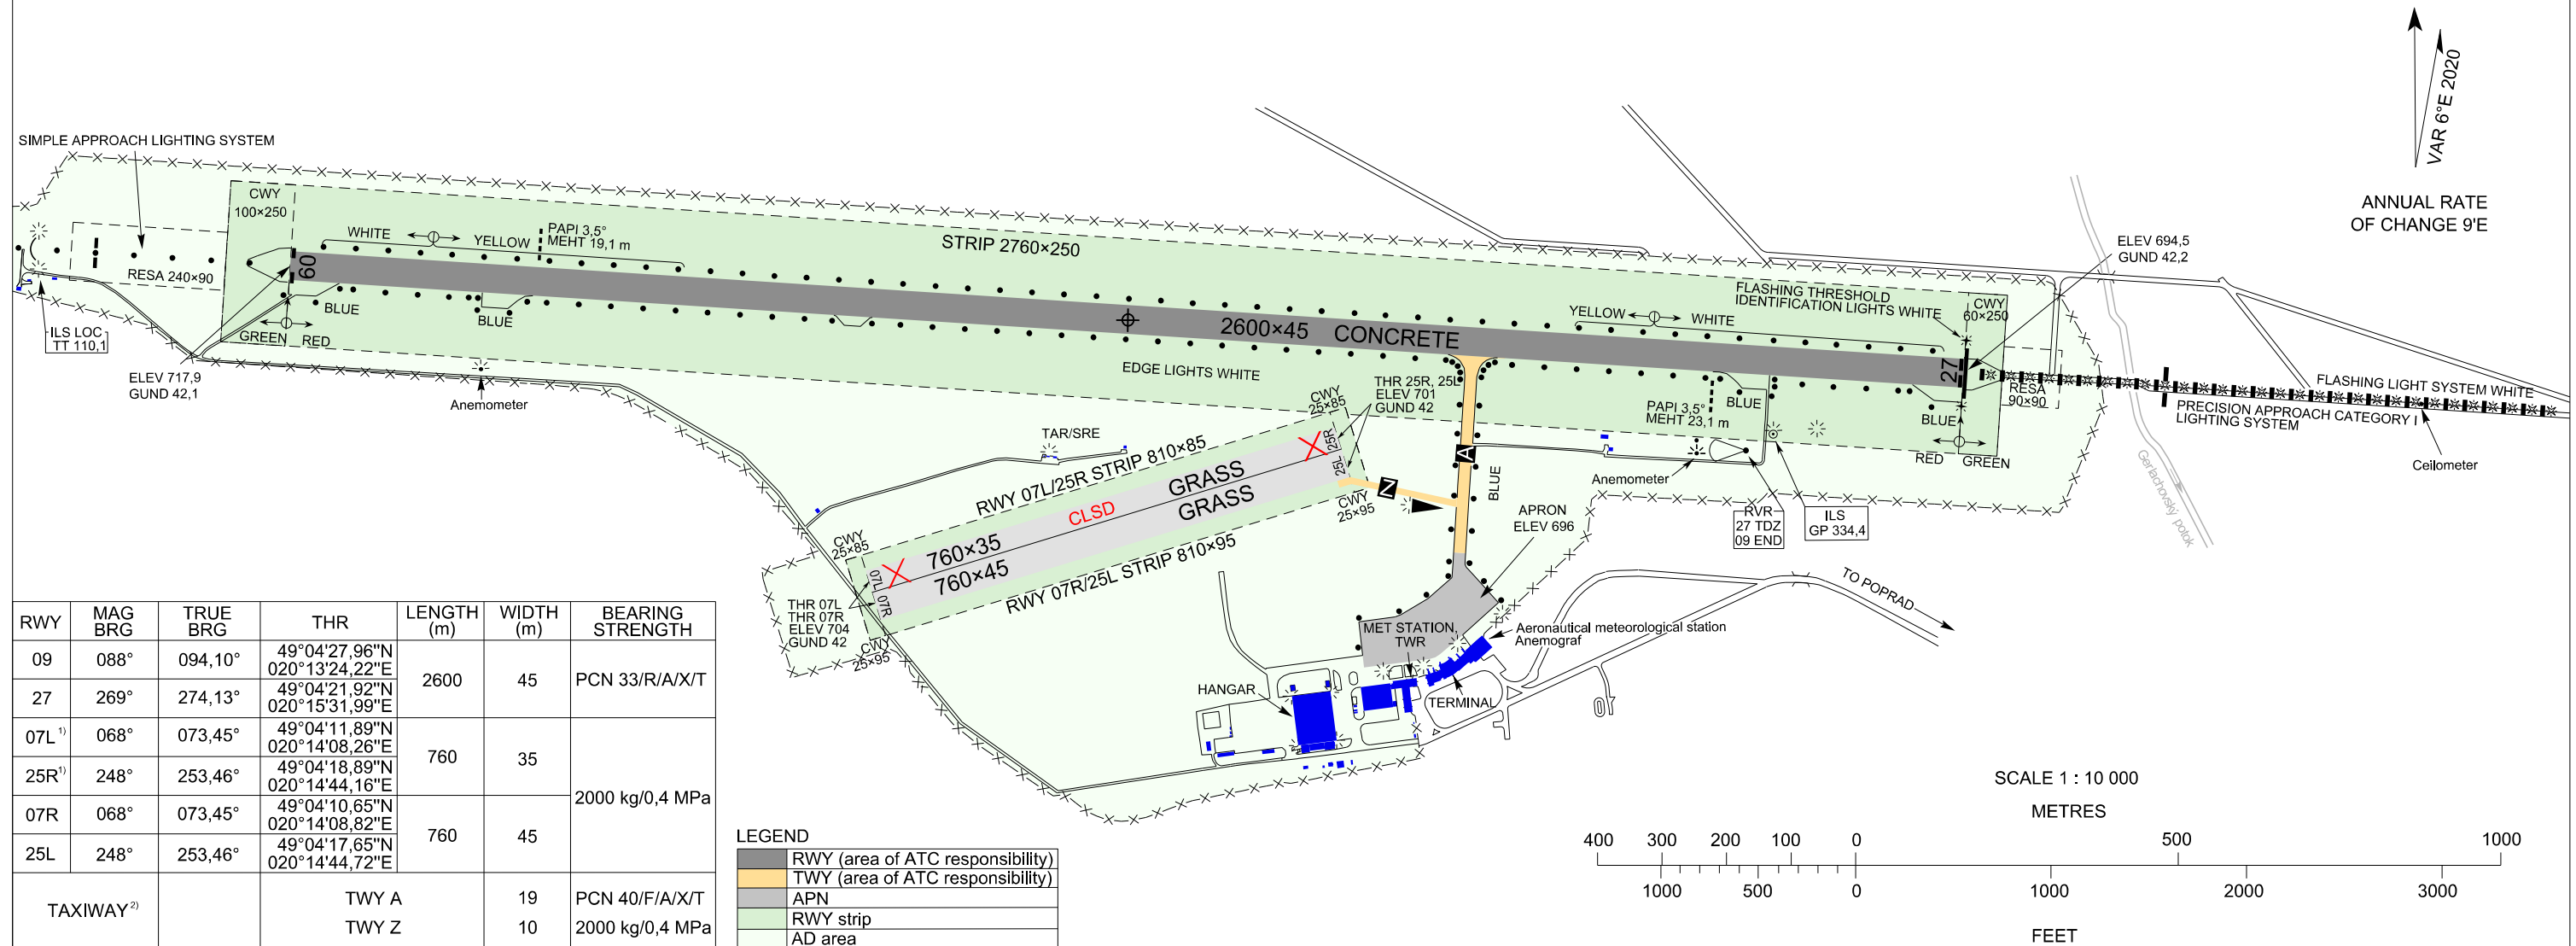

AERODROME CHART - ICAO

ARP = 49°04'25"N 020°14'28"E
AD ELEV 718 m

TATRY VEŽA/TOWER 121,350 (118,950)

POPRAD-Tatry

ELEVATIONS AND DIMENSIONS ARE IN METRES

MARKINGS ON MANOEUVRING AREA

CHANGES: AIS withdrawn; editorial