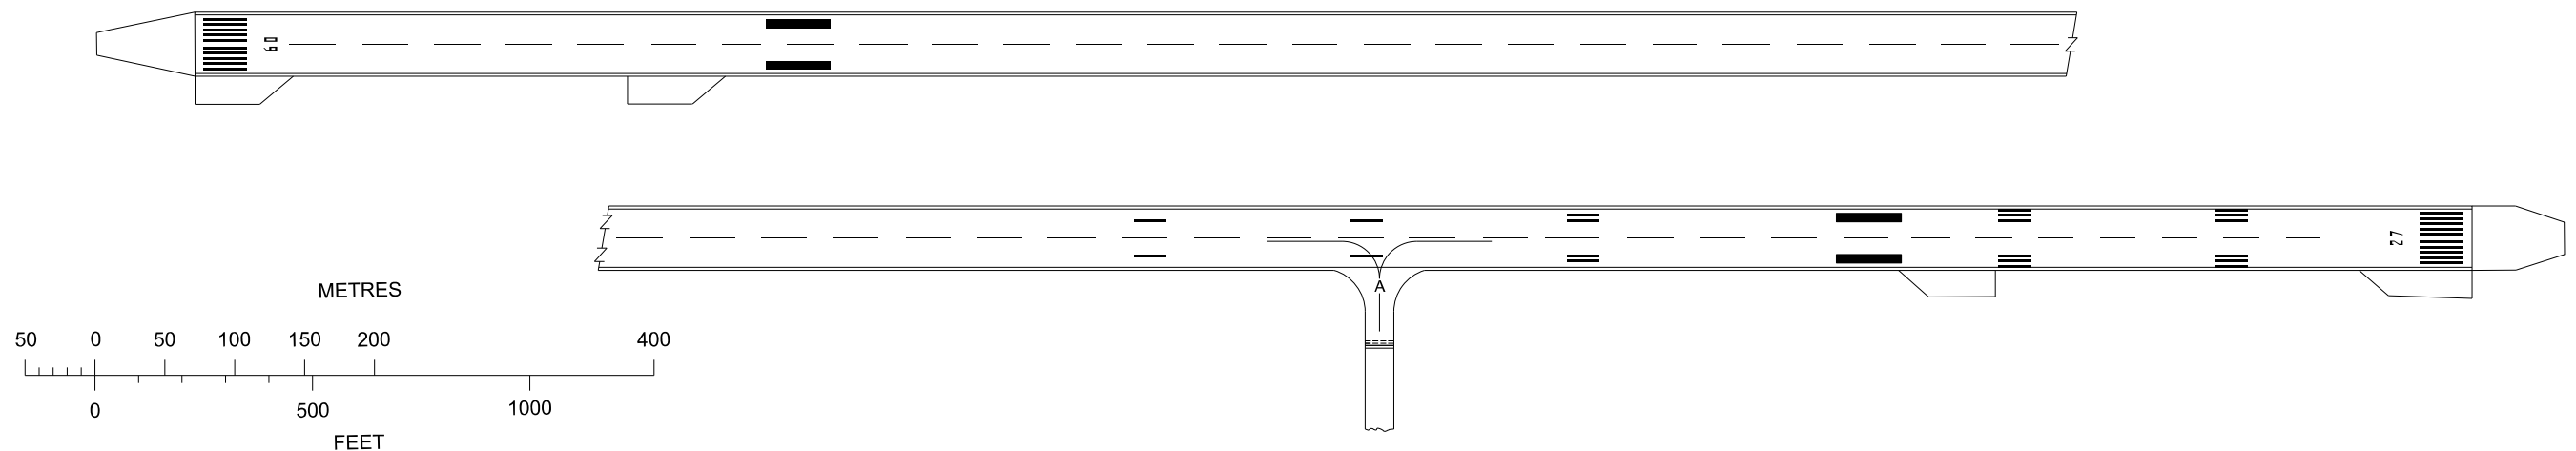

AERODROME CHART - ICAO

ARP = 49°04'25"N 020°14'28"E
AD ELEV 718 m

TATRY VEŽA/TOWER 121,350 (118,950)

POPRAD-Tatry

ELEVATIONS AND DIMENSIONS ARE IN METRES

MARKINGS ON MANOEUVRING AREA

CHANGES: AIS withdrawn; editorial